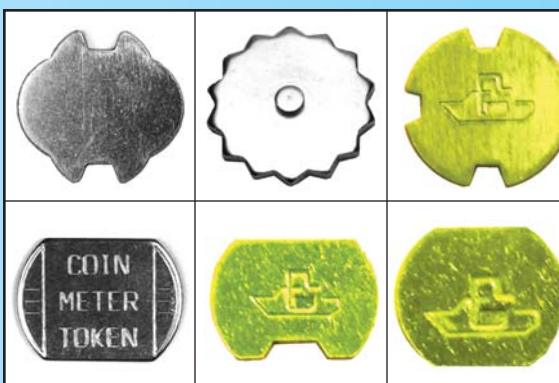

ABOUT TOKENS