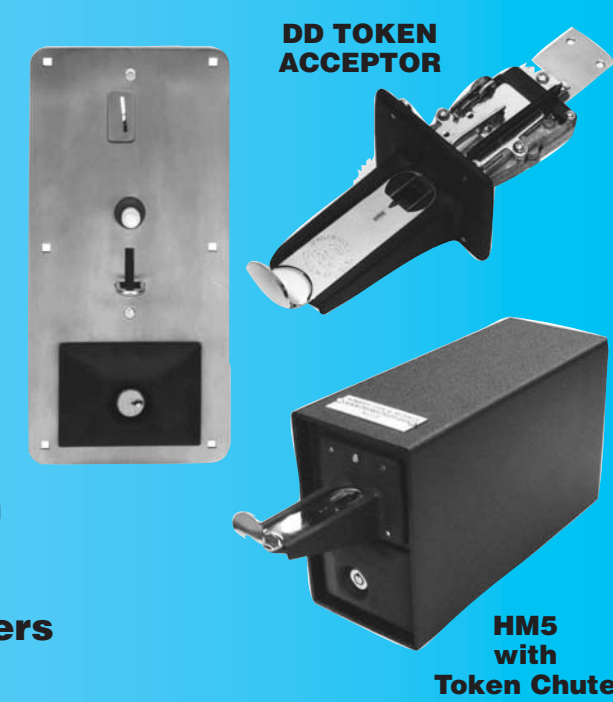

VALUE VAULT
A LOCK BOX TO STORE THOSE SMALL
PRECIOUS ITEMS

WALLETS - KEYS - WATCHES - JEWELRY
CASH - CELL PHONES

Bolt to your boat or in your RV or
it is available with a
Carry Handle and/or money slot

WE OFFER SEVERAL STYLES OF METERS AND COIN OR TOKEN ACCEPTORS, WITH A WIDE CHOICE OF TIMERS TO FIT MANY APPLICATIONS IN:

2007 FACTORY DIRECT CATALOGUE

SAVE MONEY! MINIMIZE WASTE! CONSERVE RESOURCES!
GENERATE REVENUE! INCREASE CUSTOMER SATISFACTION!

**THE TOKEN/COIN OPERATED
PRESSURE WASHER
FOR BOAT WASH
OR RV & ATV WASH**

THE HM6 with Drop Mechanism
or
THE HM5 with Token Mechanism
BOTH ARE HEAVY GAUGE WELDED STEEL
POWDER COATED INSIDE AND OUT
FOR COIN OR TOKEN
Large Capacity Coin Box
Or
HP-1 Panel Kit Stainless Steel
or HP-2 In Black Powder Coat
With Drop Mechanism
A Retrofit to existing Equipment with
Sufficient room in the Enclosure