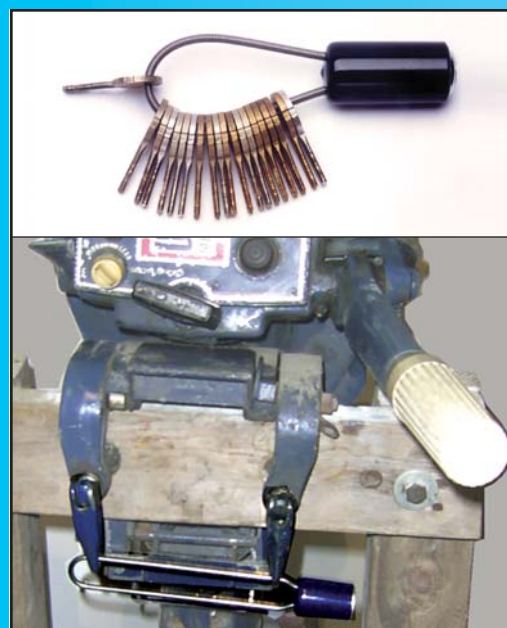

SPECIALTY LOCKING PRODUCTS

KEY KOP™
Locking Key Rings
To Control Keys.

Only the person with the proper key can unlock the units and rearrange keys.

The units are also useful for securing small items against casual theft.

Dock boxes, Small Motors, Gas Cans, Tools, & other Loose Equipment