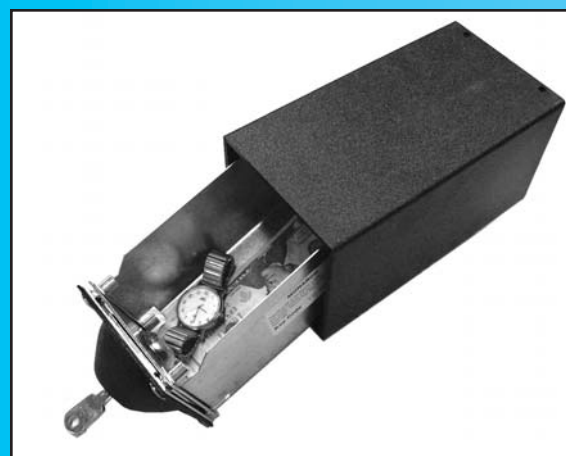

SPECIALTY LOCKING PRODUCTS

KEY KOP™
Locking Key Rings
To Control Keys.

Only the person with the proper key can unlock the units and rearrange keys.

The units are also useful for securing small items against casual theft.

Dock boxes, Small Motors, Gas Cans, Tools, & other Loose Equipment

**HIGH SECURITY PADLOCKS!
FEDERAL LOCKS**
with Steel Body
Available With Standard 1 1/2",
3" or Extra Long 5 1/2" Extended Shackle
or
Wilson Bohannon
with Brass Body with 1 1/2" Shackle

VALUE VAULT
A LOCK BOX TO STORE THOSE SMALL
PRECIOUS ITEMS

WALLETS - KEYS - WATCHES - JEWELRY
CASH - CELL PHONES

Bolt to your boat or in your RV or
it is available with a
Carry Handle and/or money slot

WE OFFER SEVERAL STYLES OF METERS AND COIN OR TOKEN ACCEPTORS, WITH A WIDE CHOICE OF TIMERS TO FIT MANY APPLICATIONS IN: