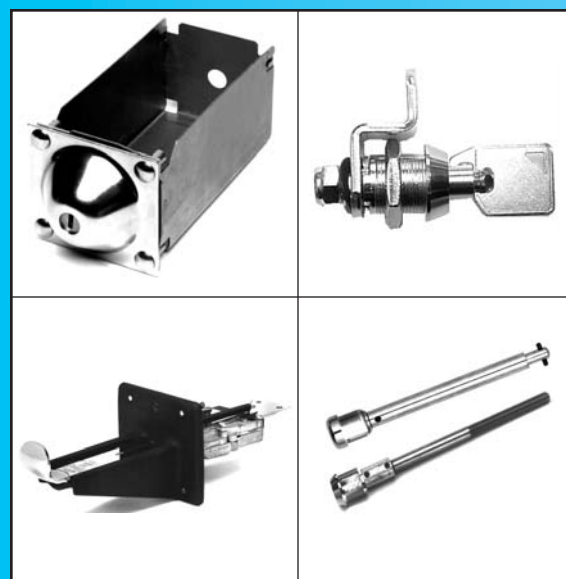

PRODUCTS FOR COIN LAUNDRY

COIN BOXES • COIN CHUTES • LOCKS
DECAL • SOAP VENDORS

Coin or Token Acceptors for all major brands of Laundry Equipment.

Many different Locks from which to choose for your Coin Boxes, Service Door Locks, locking extensions

SPECIALTY LOCKING PRODUCTS

KEY KOP™
Locking Key Rings
To Control Keys.

Only the person with the proper key can unlock the units and rearrange keys.

The units are also useful for securing small items against casual theft.

Dock boxes, Small Motors, Gas Cans, Tools, & other Loose Equipment

**HIGH SECURITY PADLOCKS!
FEDERAL LOCKS**
with Steel Body
Available With Standard 1 1/2",
3" or Extra Long 5 1/2" Extended Shackle
or
Wilson Bohannon
with Brass Body with 1 1/2" Shackle