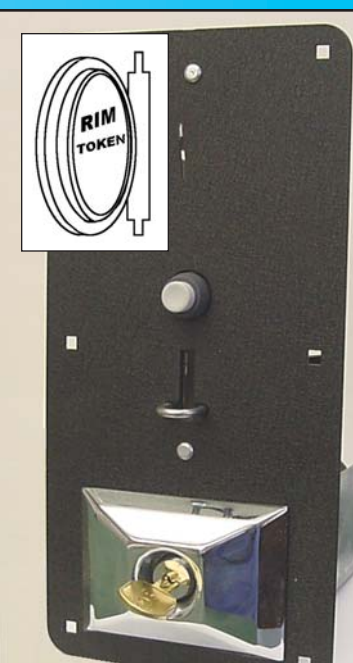

Tokens are available in a wide range of designs. Simple round tokens are all too common as they are used in transit systems and arcades. To allow higher priced vends, it is wise to use a security token. The token acceptor in the HM5 (Model 444) is made to accept many different unique designs, such as those illustrated at the left. These are not to scale but show the unique shape of a few of these. The HM6 security token is a "Rim" token as illustrated on the right. These are more costly than round tokens, but offer greater control and restricted access. Some have an imprint for Pumpouts or Showers.